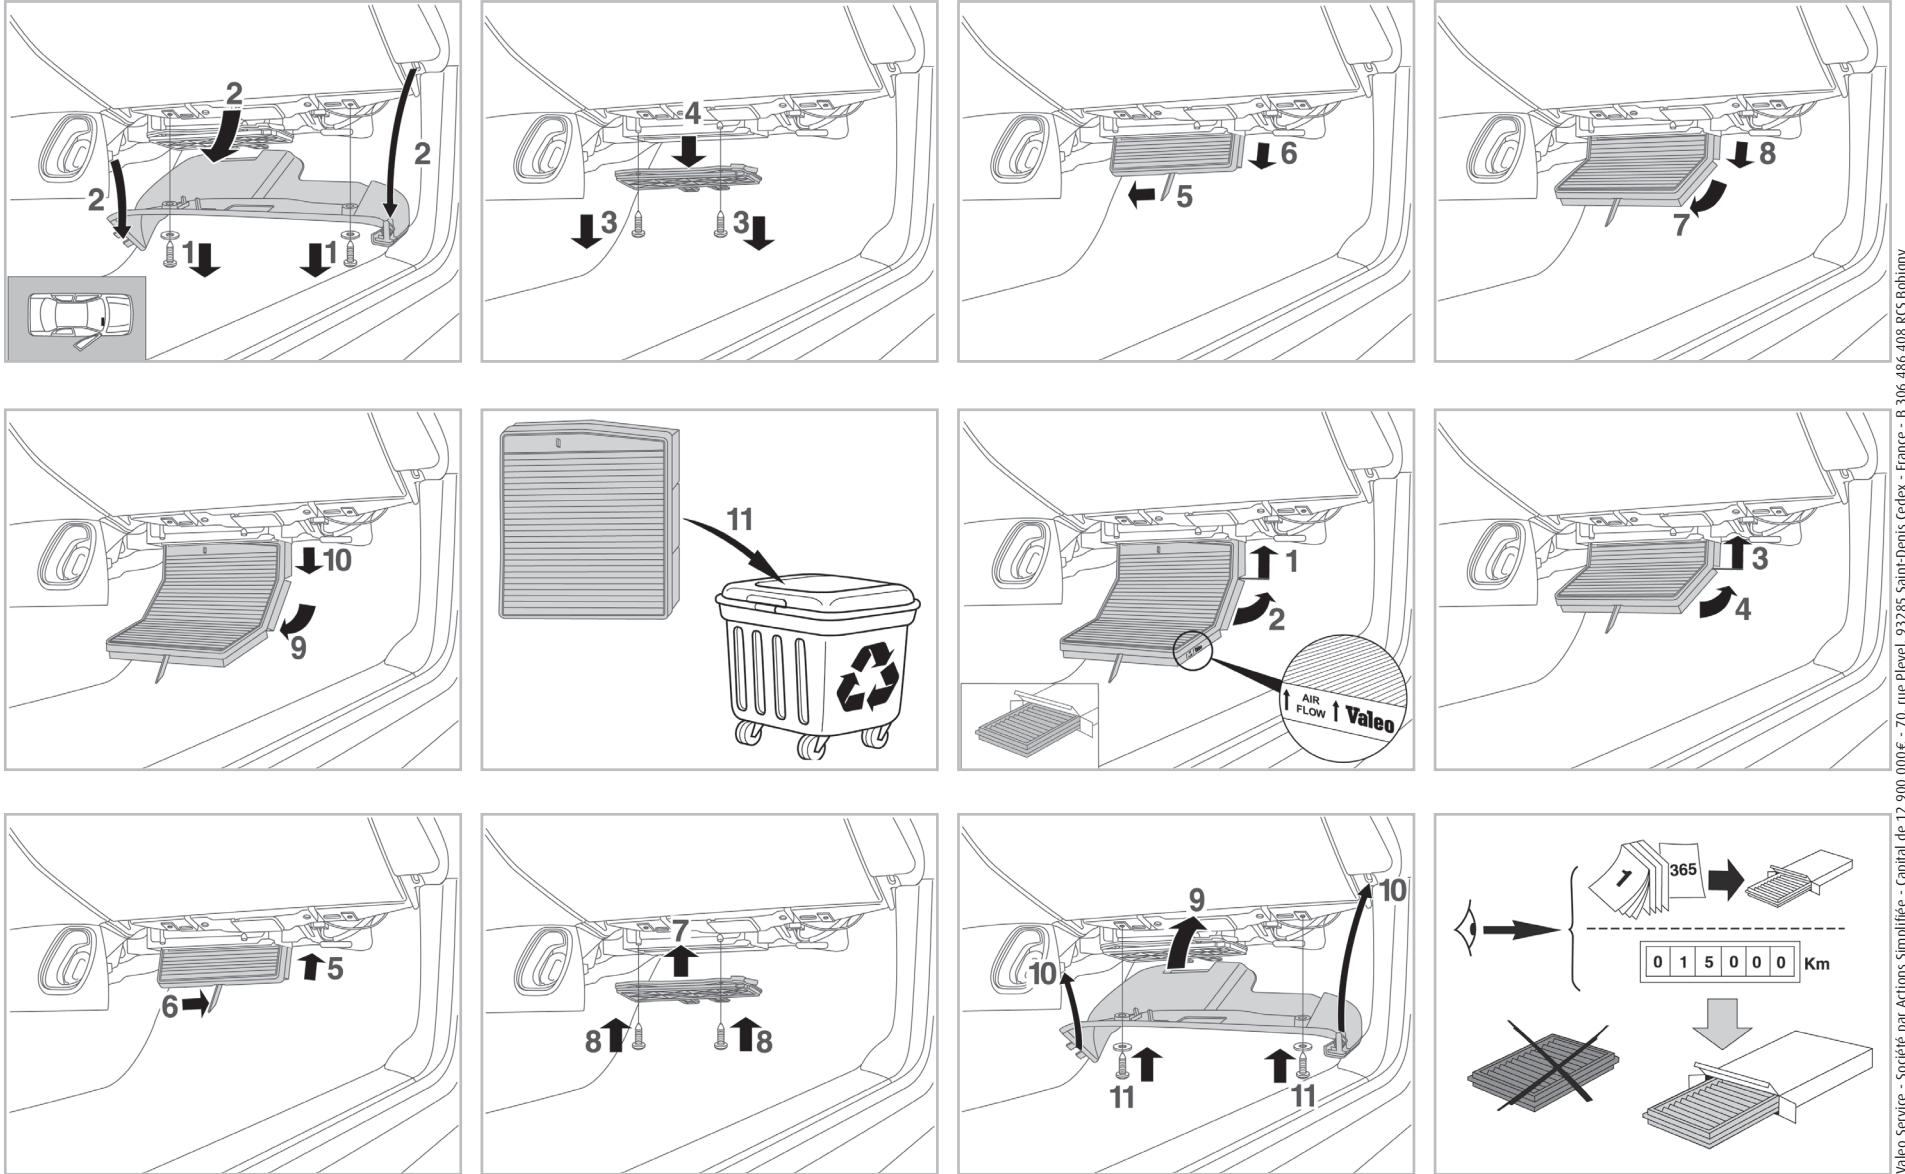

PROTECT

combined with active carbon

715571

FH335

CA

WANT TO KNOW MORE?

www.valeo-techassist.com

FOR
VOLVO (RHD)

S60 A/C+ (08/00 >) / S80 A/C+ (06/98 >) / V70 A/C+ (01/00 >) / XC 70 A/C+/- (09/02 >) / XC 90 A+ (05/02 >)

Valeo Service - Société par Actions simplifiée - Capital de 12 900 000 € - 70, rue Playel, 93285 Saint-Denis Cedex - France - B 306 486 408 RCS Bobigny